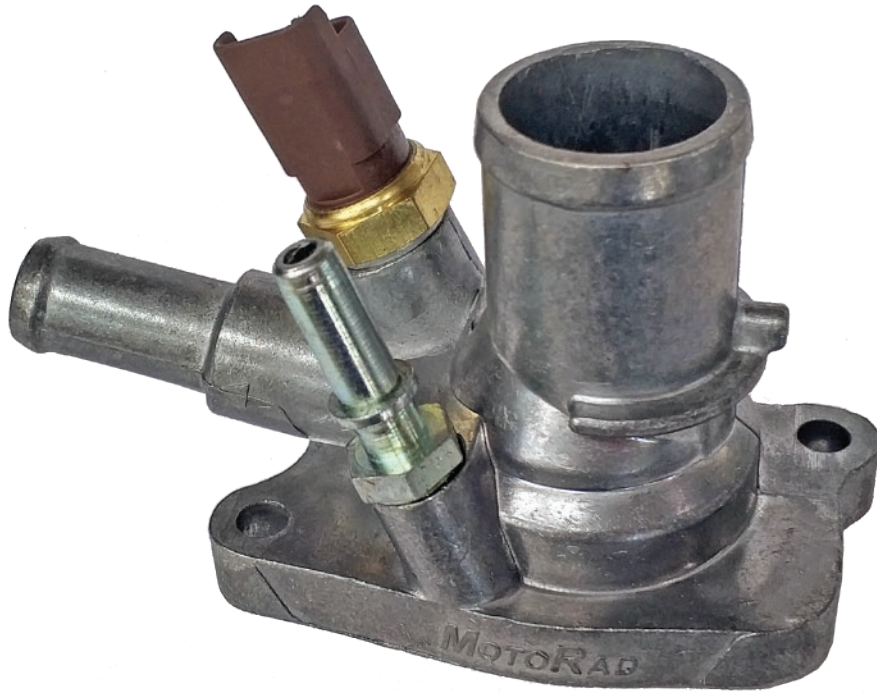

Thermostat Housing 673-80K

APPLICATIONS

MODEL	CC (L)	YEARS
FIAT		
PANDA	0.9	2013-
PANDA VAN	0.9	2012-
500L	0.9	2013-

OEM

COMPARABLE NUMBER

FIAT
55250746

VERNET TH6986.80J
FACET 7.8938
BEHR TI 258 80

ENGINE CODES

TECHNICAL INFORMATION

312 A2.000

STO 80°C
GASKET Included
MATERIAL Aluminum
WEIGHT 210 gr

VIO